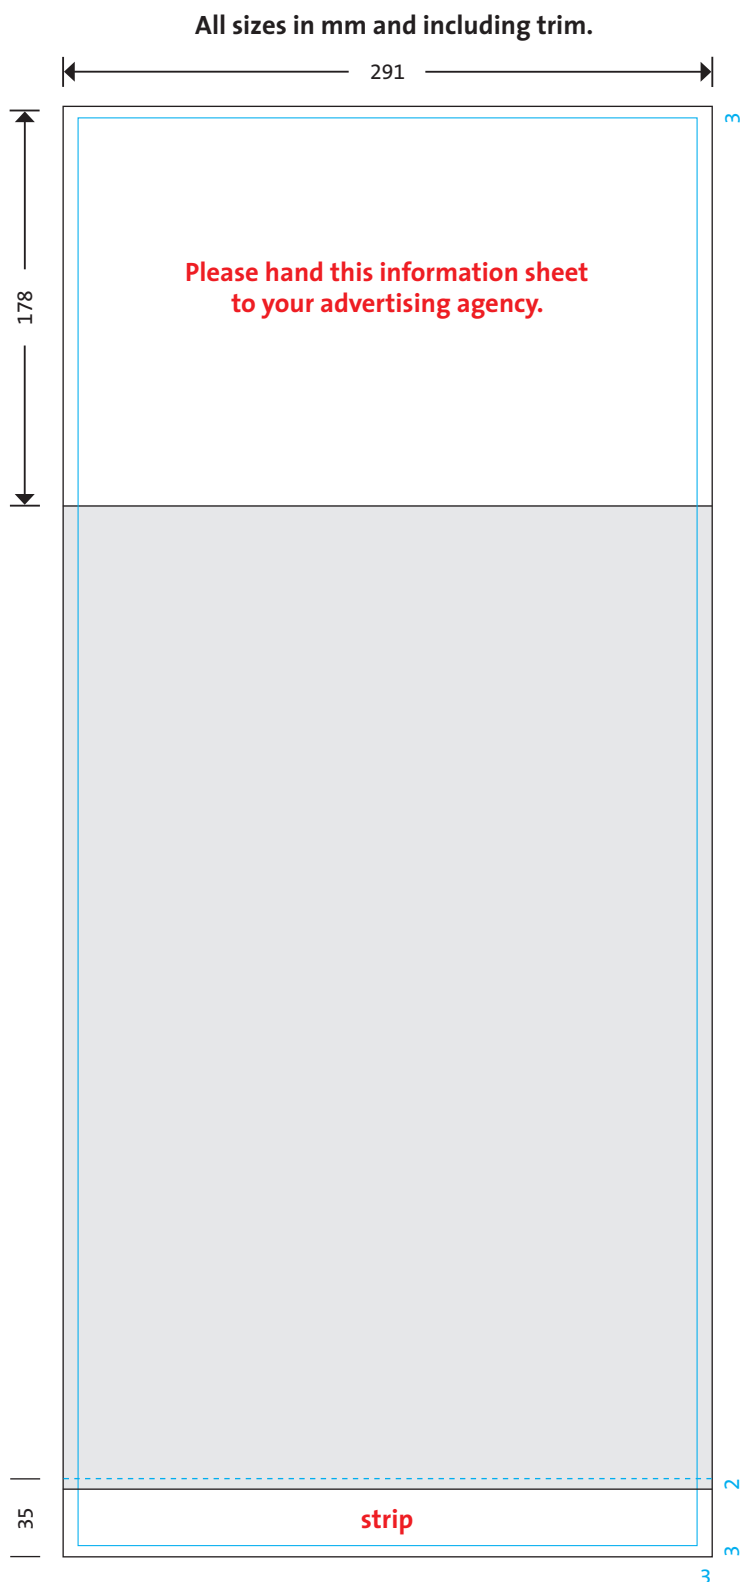

# dispo quadro

blue line = calendar size 285 x 550 mm

grey area = datepads

**Measurements for data production.**

**The black lines show the size including bleed.**

Headboard	net advertising area	285 x 175 mm
	including trim	<b>291 x 178 mm</b>

Strip	net advertising area	285 x 30 mm
	including trim	<b>291 x 35 mm</b>

the datepad covered 2 mm of the strip

**terminic**®

terminic GmbH · Europaallee 15 · D-28309 Bremen  
Phone +49 421/871450 · Fax +49 421/8714555  
E-Mail (data-files): studio@terminic.eu  
E-Mail: info@terminic.eu · www.terminic.eu