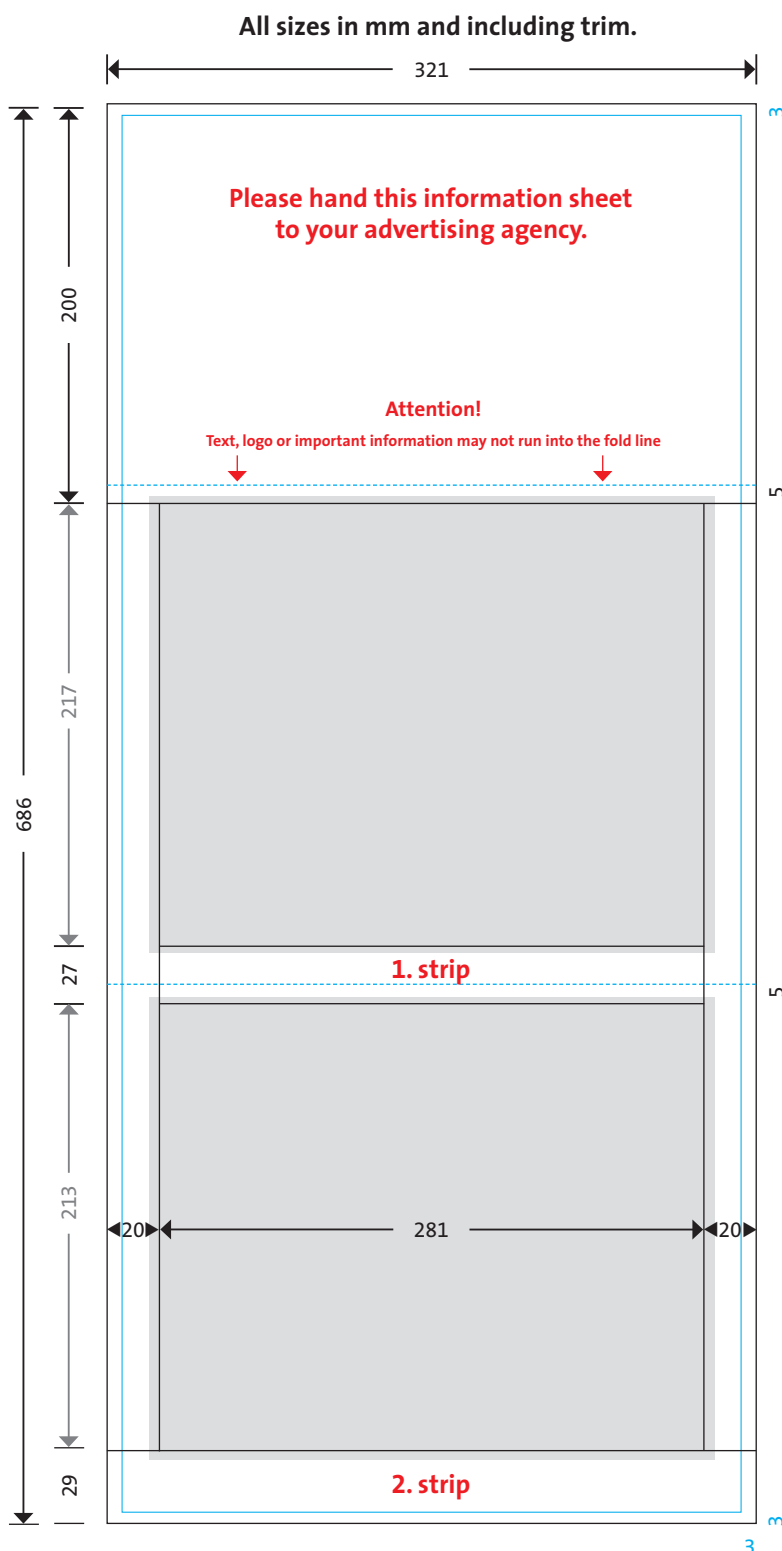

Please send us a 1.4 PDF (or higher) !

planer quadro

blue line = calendar size 315 x 680 mm
the dotted blue line shows the fold lines
grey area = datepads

Measurements for data production.

The black lines show the size including bleed.

Headboard	net advertising area	315 x 195 mm
	including trim	321 x 200 mm
1. Strip	net advertising area	315 x 23 mm
	including trim	321 x 27 mm
2. Strip	net advertising area	315 x 24 mm
	including trim	321 x 29 mm

Grey area = openings for datepads 281 x 217/213 mm
datepads 285 x 221/217 mm

the datepad covered 2 mm of the advertising area

Printing on the edges to the right and left of the datepads is possible.

terminic®