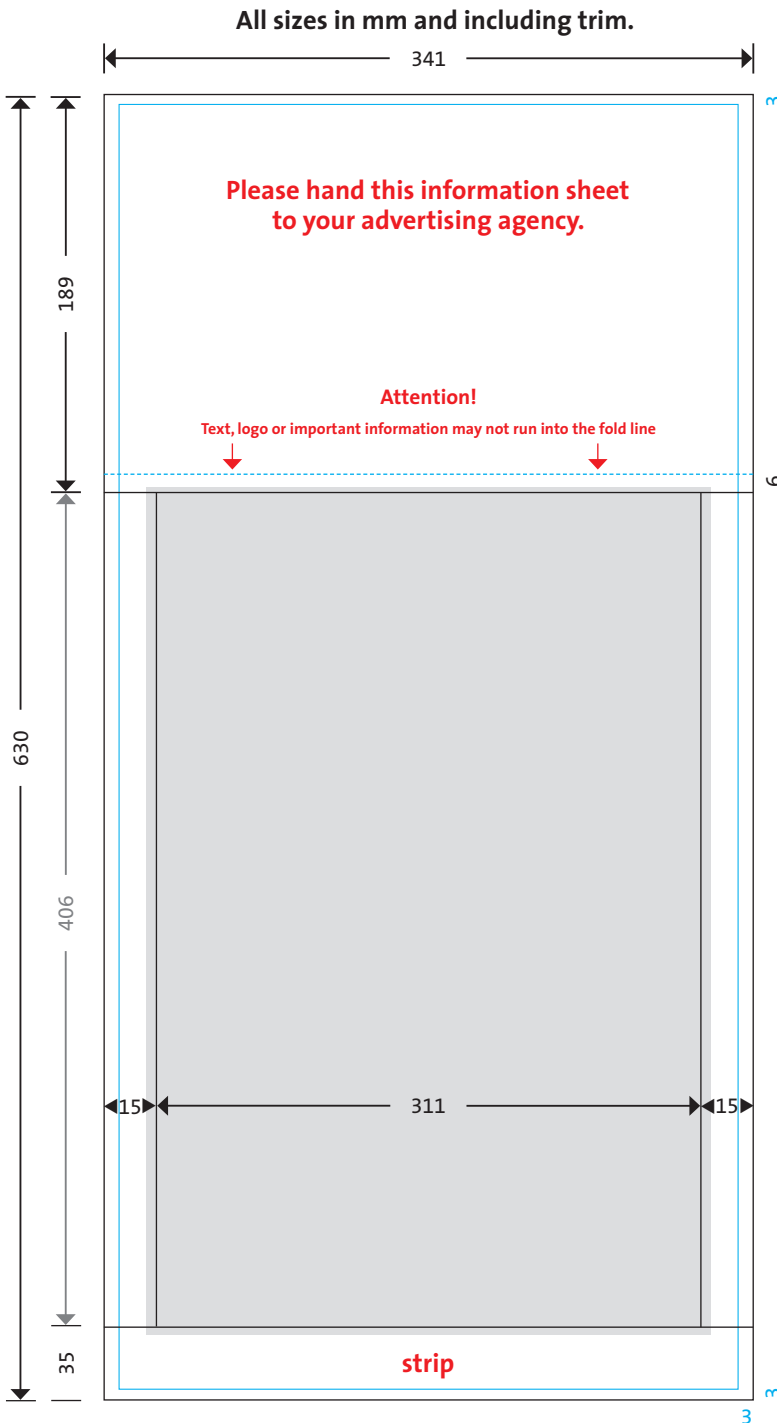

Please send us a 1.4 PDF (or higher) !

planer with edges

blue line = calendar size 335 x 624 mm
the dotted blue line shows the fold lines
grey area = datepads

Measurements for data production.
The black lines show the size including bleed.

Headboard	net advertising area	335 x 184 mm
	including trim	341 x 189 mm

Strip	net advertising area	335 x 30 mm
	including trim	341 x 35 mm

Grey area = openings for datepads	311 x 406 mm
datepads	215 x 410 mm

the datepad covered 2 mm of the advertising area

Printing on the edges to the right and left of the datepads is possible.

terminic®

terminic GmbH · Europaallee 15 · D-28309 Bremen
Phone +49 421/871450 · Fax +49 421/8714555
E-Mail (data-files): studio@terminic.eu
E-Mail: info@terminic.eu · www.terminic.eu