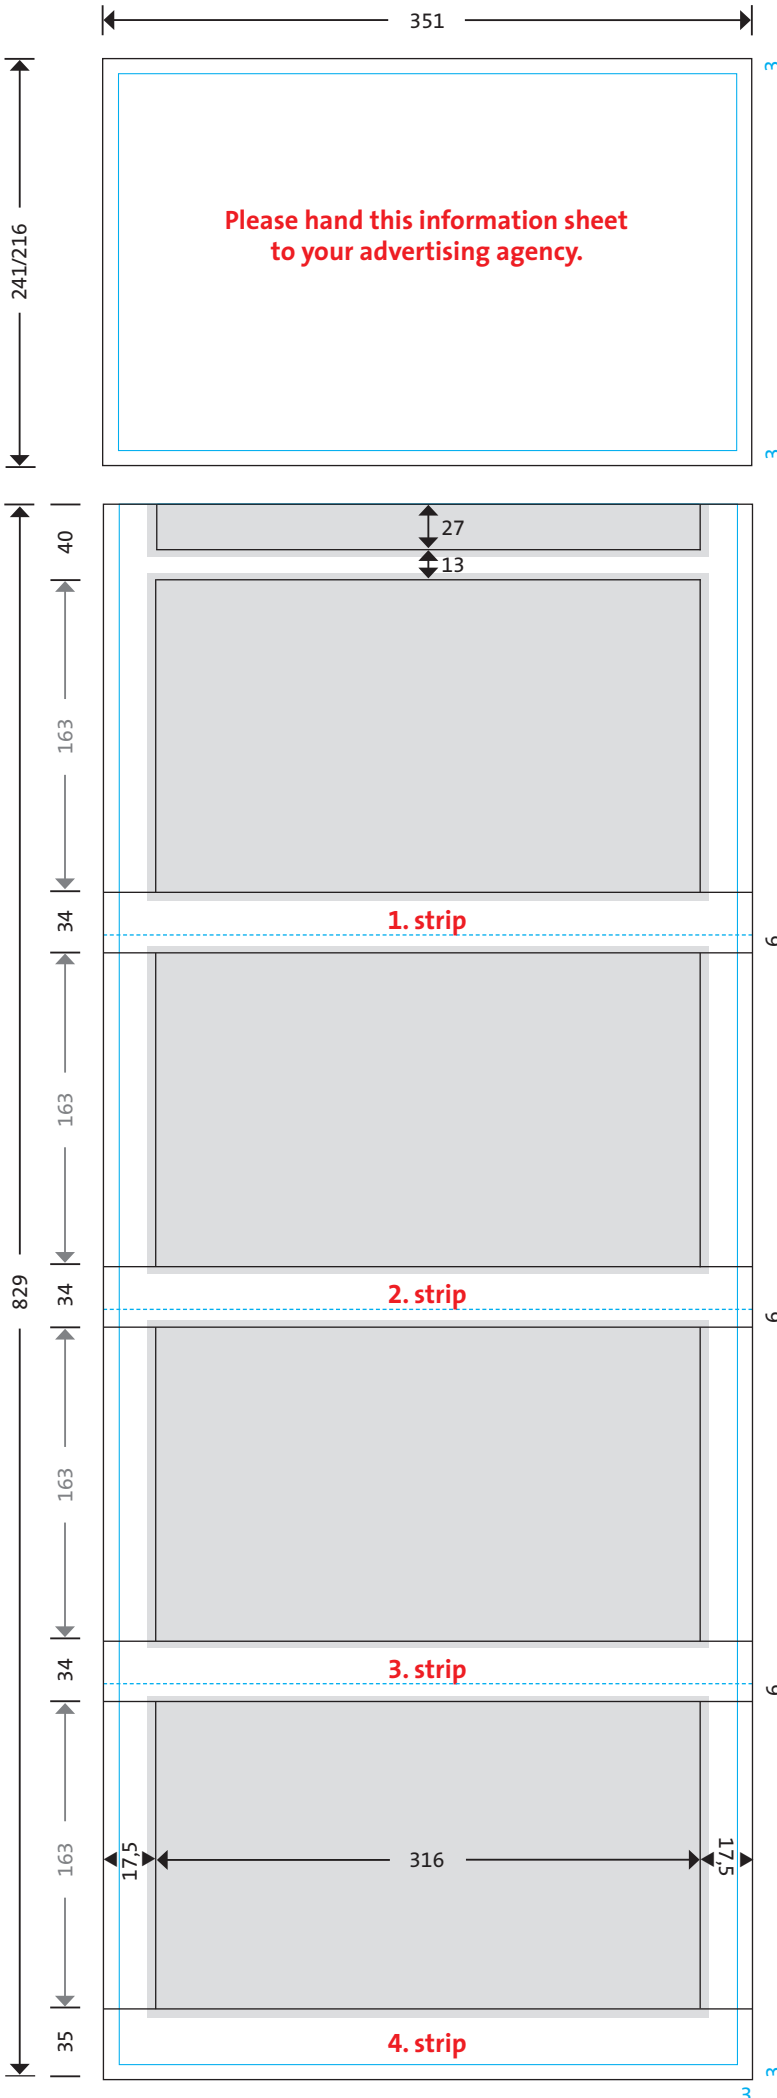

All sizes in mm and including trim.

super 2 quadro

blue line = calendar size 345 x 1027/1002 mm
 the dotted blue line shows the fold lines
 grey area = datepads

Measurements for data production.
 The black lines show the size including bleed.

| | |
|---------------------------------------|---------------------|
| Headboard 235 mm net advertising area | 345 x 235 mm |
| standard including trim | 351 x 241 mm |
| Headboard 210 mm net advertising area | 345 x 210 mm |
| on request including trim | 351 x 216 mm |
| 1. Strip net advertising area | 345 x 30 mm |
| including trim | 351 x 34 mm |
| 2. Strip net advertising area | 345 x 30 mm |
| including trim | 351 x 34 mm |
| 3. Strip net advertising area | 345 x 30 mm |
| including trim | 351 x 34 mm |
| 4. Strip net advertising area | 345 x 30 mm |
| including trim | 351 x 35 mm |

Grey area = openings for datepads 316 x 163 mm
 datepads 320 x 167 mm

the datepad covered 2 mm of the advertising area

Printing on the edges to the right and left of the datepads is possible.

**Please send us a
 1.4 PDF (or higher) !**