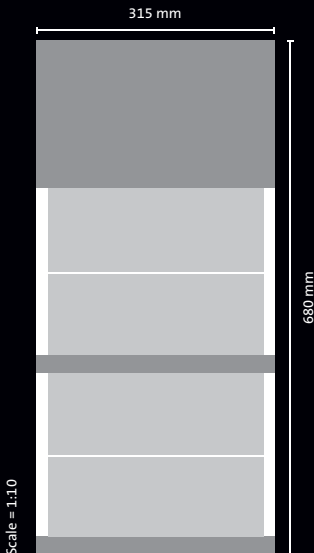

www.witwe-bolte.com • info@witwe-bolte.com

DATEPAD ILLUSTRATED

DE/1

Base colour Chamois

to terminicator

4-MONTH TO VIEW WALL CALENDAR

planer Quadro

The 4-month to view wall calendar *planer Quadro* convinces with compact dimensions and high quality producing combined with a lot of space, fully printable back and 2 advertising strips. The 4 monthly statement on two separate datepads provides a convenient planning period.

MEASUREMENTS & WEIGHTS

finished size:	315 × 680 mm
advertising area header:	315 × 195 mm
2 advertising strip:	315 × 23/24 mm
datepads:	285 × 217 mm
folded for despatch:	315 × 240 mm
individual weight:	approx. 205 g
with corrugated fibreboard box:	approx. 305 g

! minimum order quantity:
200 pieces

INDIVIDUAL PACKAGING (optional)

corrugated fibreboard box
353 × 250 × 12 mm

DATE CURSOR & WEEKMASTER

The solid, superior week marker including date cursor is fully mounted – without additional cost.