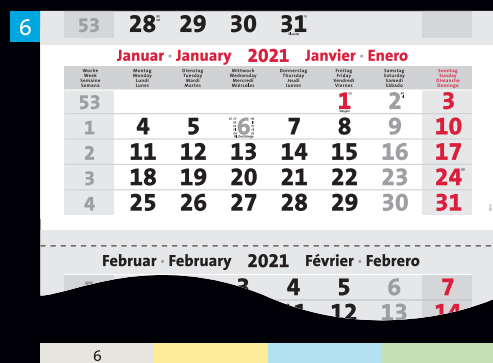

GERMAN/
trilingual
DE-ENG-FR
with holidays:
DE (+ AT-CH-GB-FR-
NL-BE)

SWISS
in 4 languages
DE-FR-IT-ENG
with holidays:
CH + FL

INTERNATIONAL
in 4 languages
DE-ENG-FR-ES
without holidays

GERMAN/
in 4 languages
DE-ENG-FR-ES
with holidays:
DE (+ EU-CH-GB-NO)

GERMAN
4plus
with holidays:
DE
and memo calendar

planer Magnum

dispo Cinco

GERMAN/
in 4 languages
DE-ENG-FR-ES
with holidays:
DE (+ EU-CH-GB-NO)

GERMAN/
trilingual
DE-ENG-FR
with holidays:
DE

INTERNATIONAL
in 4 languages
DE-ENG-FR-ES
without holidays