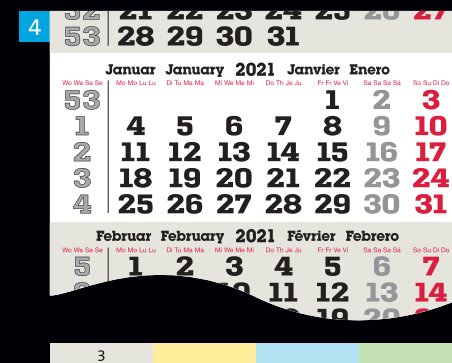

GERMAN
4plus
with holidays:
DE
and memo calendar

planer Magnum

dispo Cinco

GERMAN/
in 4 languages
DE-ENG-FR-ES
with holidays:
DE (+ EU-CH-GB-NO)

GERMAN/
trilingual
DE-ENG-FR
with holidays:
DE

INTERNATIONAL
in 4 languages
DE-ENG-FR-ES
without holidays

MULTILINGUAL
DE-ENG-FR-PL
with holidays:
DE (+ EU-CH-GB-NO)