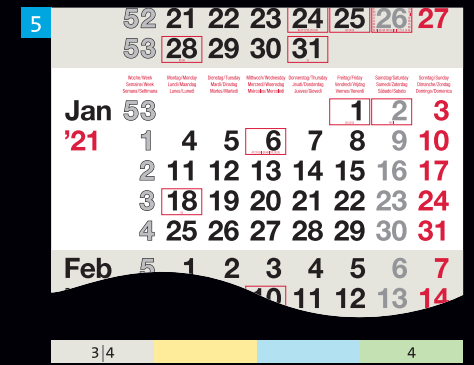

Datepad language selection – models planer

Datepad language selection – models dispo

GERMAN
with holidays:
DE (+ AT-CH)

SWISS
in 4 languages
DE-FR-IT-ENG
with holidays:
CH + FL

GERMAN
with holidays:
DE (+ AT-CH)