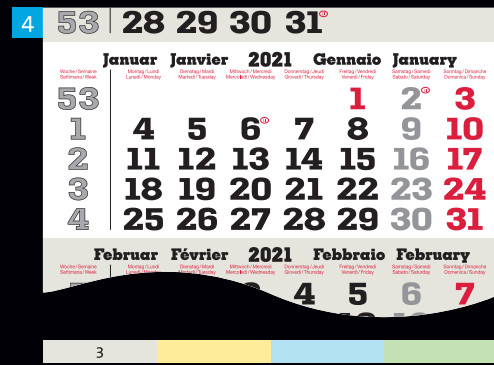

Datepad language selection – models planer

Datepad language selection – models dispo

GERMAN
with holidays:
DE (+ AT-CH)

SWISS
in 4 languages
DE-FR-IT-ENG
with holidays:
CH + FL

GERMAN
with holidays:
DE (+ AT-CH)