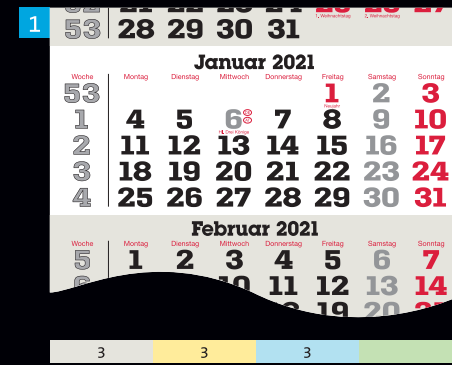

Datepad language selection – models planer

Datepad language selection – models dispo

GERMAN
with holidays:
DE (+ AT-CH)

SWISS
in 4 languages
DE-FR-IT-ENG
with holidays:
CH + FL

GERMAN
with holidays:
DE (+ AT-CH)