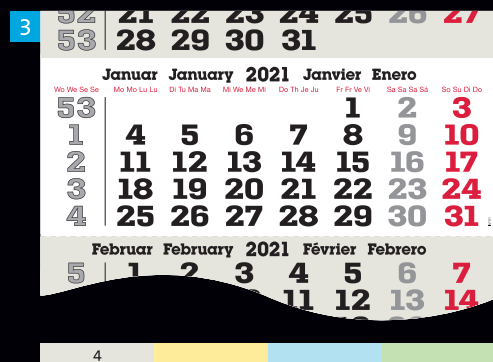

INTERNATIONAL
in 4 languages
DE-ENG-FR-ES
without holidays