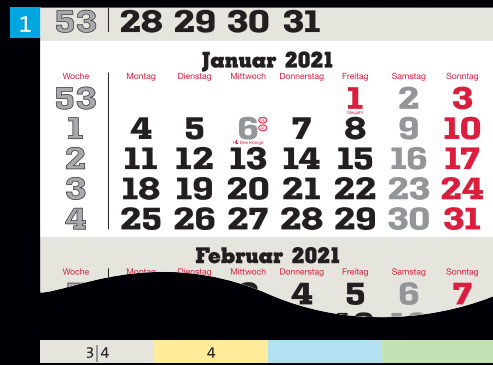

Datepad language selection – models planer

Datepad language selection – models dispo

GERMAN
with holidays:
DE (+ AT-CH)

SWISS
in 4 languages
DE-FR-IT-ENG
with holidays:
CH + FL

GERMAN
with holidays:
DE (+ AT-CH)