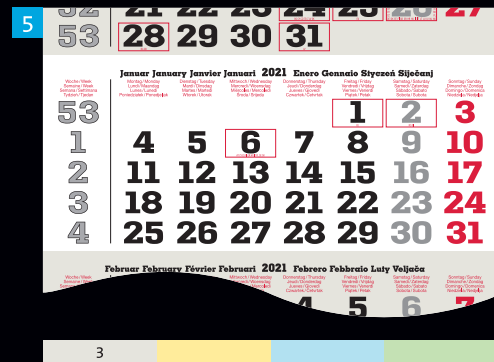

EURO
in 8 languages
DE-ENG-FR-NL-ES-IT-PL-HR
with holidays:
DE (+ EU-CH-GB-NO)