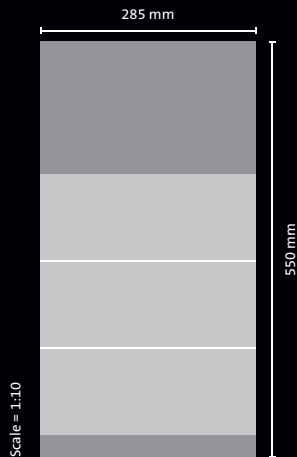

3-MONTH TO VIEW WALL CALENDAR

dispo

The compact single-pad calendar *dispo* is a 3-month to view wall calendar which offers you a lot of space for your advertising, with an extra large headboard as well as a wide bottom strip. Produced in highest quality, just like all terminic advertising calendars, *dispo* presents itself as a space miracle.

EQUIPMENT

Divided backboard, creased twice and made from white, 3-fold coated chromo board with high stiffness and optimal flatness. One datepad with special line perforation to ensure an easy and clean month change. Calendar back and datepads in FSC® quality. Standard design: hole punching, print varnish and press cut page holder.

MEASUREMENTS & WEIGHTS

finished size:	285 × 550 mm
advertising area header:	285 × 175 mm
advertising strip:	285 × 30 mm
datepad:	285 × 346 mm
folded for despatch:	285 × 215 mm
individual weight:	approx. 155 g
with board envelope:	approx. 225 g

LANGUAGES & COLOURS

Available in various language and colour variations (please see single sheet “datepads and colours”).

HOLE PUNCHING

Suspension with hole punching.

Scale = 1:10

! minimum order quantity:
200 pieces

INDIVIDUAL PACKAGING (optional)

board envelope
353 × 250 × 8 mm

DATE CURSOR & WEEKMASTER

The solid, superior week marker including date cursor is fully mounted – without additional cost.