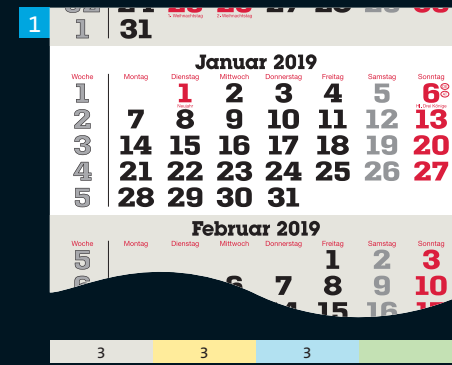

Datepad language selection – models planer

Datepad language selection – models dispo

GERMAN
with holidays:
DE (+ AT-CH)

SWISS
in 4 languages
DE-FR-IT-GB
with holidays:
CH + FL

GERMAN
with holidays:
DE (+ AT-CH)