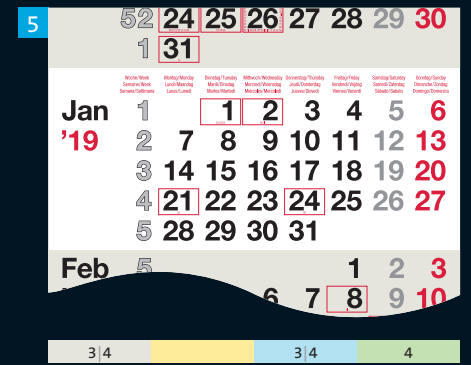

Datepad language selection – models planer

Datepad language selection – models dispo

GERMAN
with holidays:
DE (+ AT-CH)

SWISS
in 4 languages
DE-FR-IT-GB
with holidays:
CH + FL

GERMAN
with holidays:
DE (+ AT-CH)