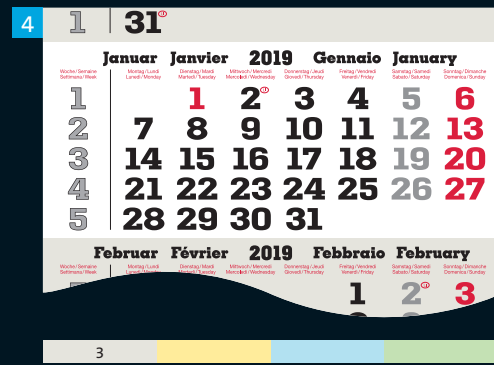

Datepad language selection – models planer

Datepad language selection – models dispo

GERMAN
with holidays:
DE (+ AT-CH)

SWISS
in 4 languages
DE-FR-IT-GB
with holidays:
CH + FL

GERMAN
with holidays:
DE (+ AT-CH)