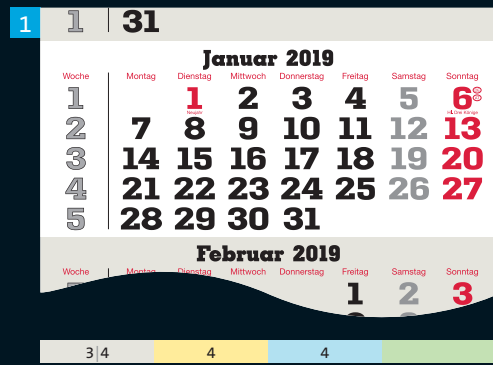

Datepad language selection – models planer

Datepad language selection – models dispo

GERMAN
with holidays:
DE (+ AT-CH)

SWISS
in 4 languages
DE-FR-IT-GB
with holidays:
CH + FL

GERMAN
with holidays:
DE (+ AT-CH)