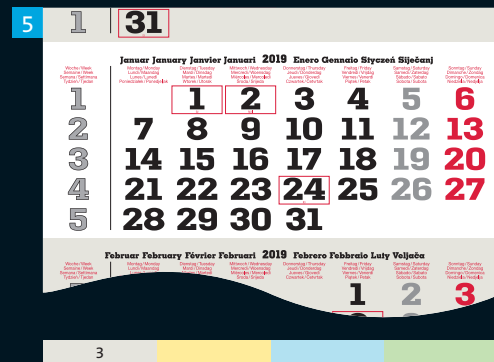

EURO
in 8 languages
DE-GB-FR-NL-ES-IT-
PL-HR
with holidays:
EU (+ CH-NO)