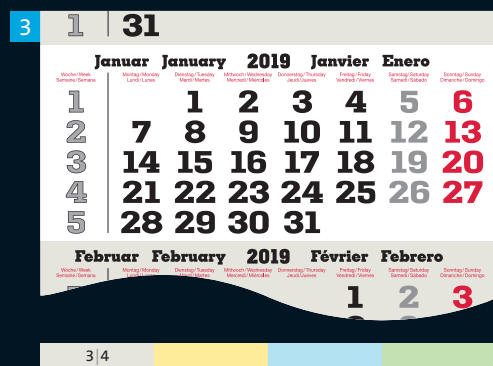

INTERNATIONAL
in 4 languages
DE-GB-FR-ES
without holidays