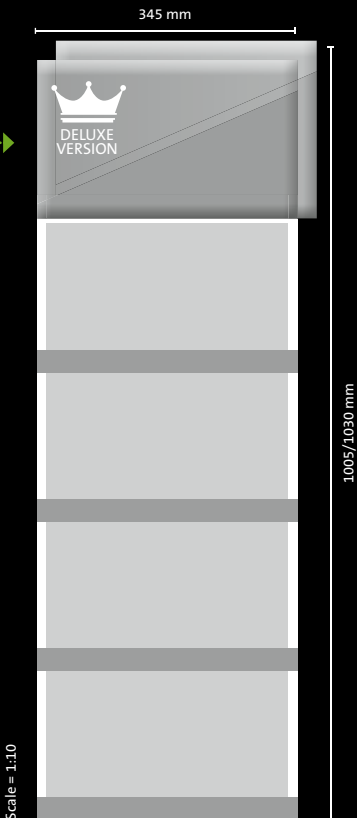

Mit Leidenschaft für Qualität & Leistung

DATEPAD ILLUSTRATED  
German/trilingual – White

PERFECT MATCH WITH  
weekmaster crystal clear

! Headboard in deluxe finish, laminated with glossy film and printed on chrome board (high-quality display finish)

Scale = 1:1.10

! minimum order quantity: 200 pieces

# Super 2 Quadro

Being the biggest among the 4-month to view wall calendars, the *Super 2 Quadro* offers you the maximum advertising space: 2 different headboard sizes (210 or 235 mm), fully printable back as well as 4 advertising strips. Produced in highest quality like all terminic advertising calendars and with a luxurious finish, the *Super 2 Quadro* is a flagship for your company.

### MEASUREMENTS & WEIGHTS

finished size:	345 × 1005/1030 mm
advertising area header:	345 × 210/235 mm
4 advertising strips:	345 × 30 mm
datepads:	320 × 167 mm
folded for despatch:	345 × 210/235 mm
individual weight:	approx. 390/395 g
with corrugated fibreboard box:	approx. 490/495 g