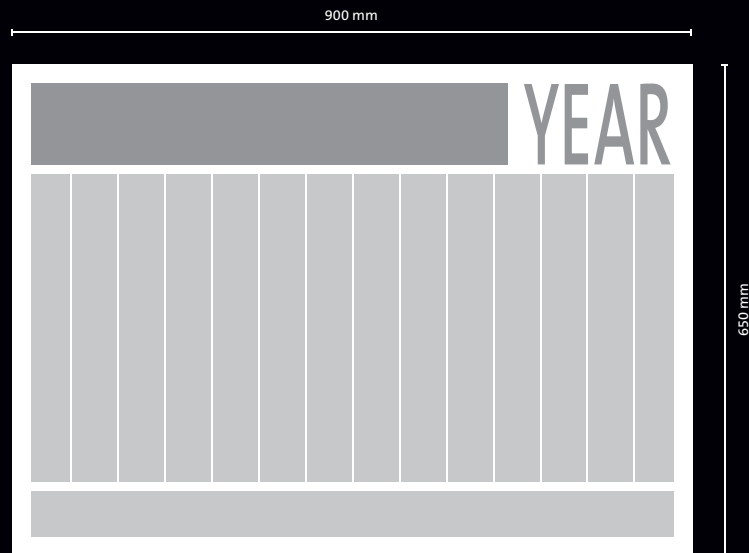

TOP 14 model 90-65

Scale = 1:10

Our wall planner *Top 14, model 90-65* is a spacious wall planner with a finished size of 900 x 650 mm. You get an advertising product in your corporate colours and with your corporate logo, which leaves a lasting impression both as a promotional gift and corporate calendar.

EQUIPMENT

- format: 900 x 650 mm
- panorama advertising space: 630 x 108 mm
- with 14-month view for year-to-year planning
- bilingual German/English with holidays DE + GB
- Sundays and German holidays either in red or blue
- Strong bright white special cardboard 170 g/m² in FSC® quality
- Your advertising print: 4c-scale in PSO quality
- German school holidays
- also available folded in large letter format