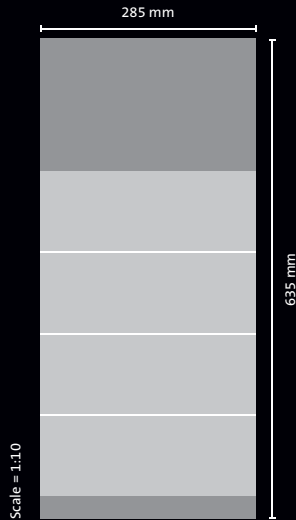

## 4-MONTH TO VIEW WALL CALENDAR

# dispo Quadro

! minimum order quantity:  
200 pieces

The *dispo Quadro* is our most compact 4-month to view wall calendar. This high quality single pad calendar provides a lot of space for your advertising, with an extra large headboard and a footer. Like all our advertising calendars, the 4-month to view wall calendars *dispo Quadro* are also produced in highest quality.

### MEASUREMENTS & WEIGHTS

finished size:	285 × 635 mm
advertising area header:	285 × 175 mm
advertising strip:	285 × 30 mm
datepad:	285 × 431 mm
folded for despatch:	285 × 235 mm
individual weight:	approx. 185 g
with board envelope:	approx. 255 g

### INDIVIDUAL PACKAGING (optional)

board envelope  
353 × 250 × 8 mm